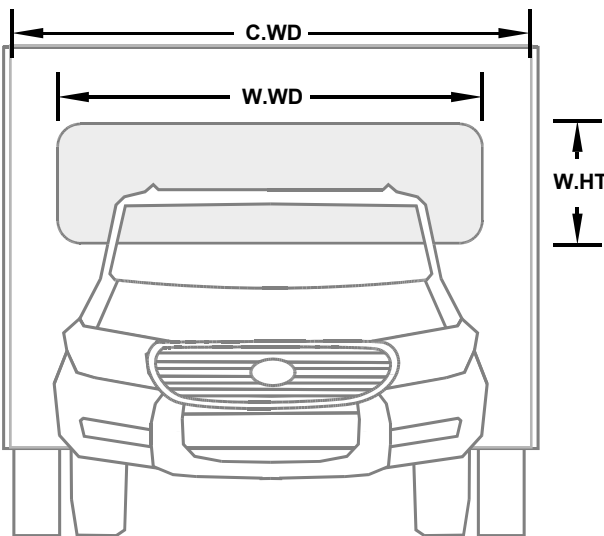

3. **C.WD** Caravan Width .....
Front Wall Width BETWEEN CORNER STRIPS

4. **W.HT** Window Height .....
Height of window or window cover

5. **W.WD** Window Width .....
Width of window or window cover

6. **SWS** Straight Wall Section .....
Caravan Front Wall FLAT SECTION only

7. **W.TD** Window Top Down .....
Flat section of wall above window (for hinge / fit clearance)

8. **C.OH** Caravan OA Ht .....
Caravan height from Ground to roof

9. **C.HT** Caravan Height .....
Body Height of Caravan

10. **V.HT** Vehicle Height .....
Ground to Roof of Towing Vehicle

11. **DIF** C.OH - V.HT .....
Difference in Trailer and Tow Vehicle Height

Tow Vehicle .....

1300 4 AEROZ

NATIONAL SALES & SERVICE PHONE 1300 423 769
Melbourne · Sydney · Brisbane · Adelaide · Perth

Head Office 2 Mosrael Place, Rowville Victoria 3178
Phone 03) 9753 4555 | Fax 03) 9753 4500 | Email sales@aerozproducts.com.au

www.aerozproducts.com