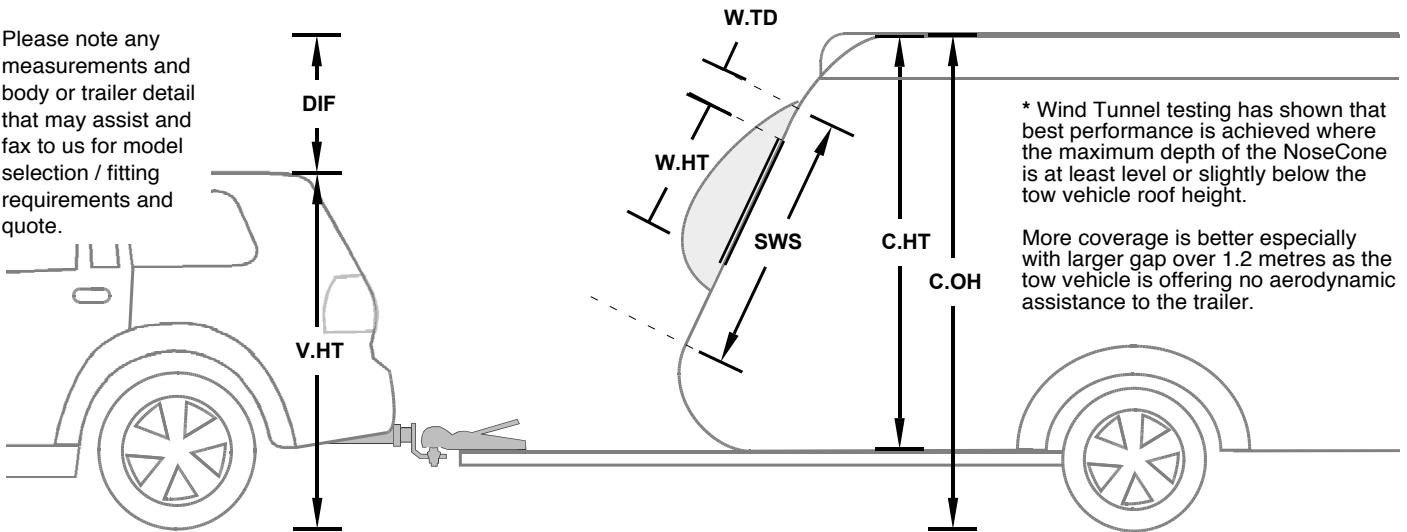

* Wind Tunnel testing has shown that best performance is achieved where the maximum depth of the NoseCone is at least level or slightly below the tow vehicle roof height.

More coverage is better especially with larger gap over 1.2 metres as the tow vehicle is offering no aerodynamic assistance to the trailer.