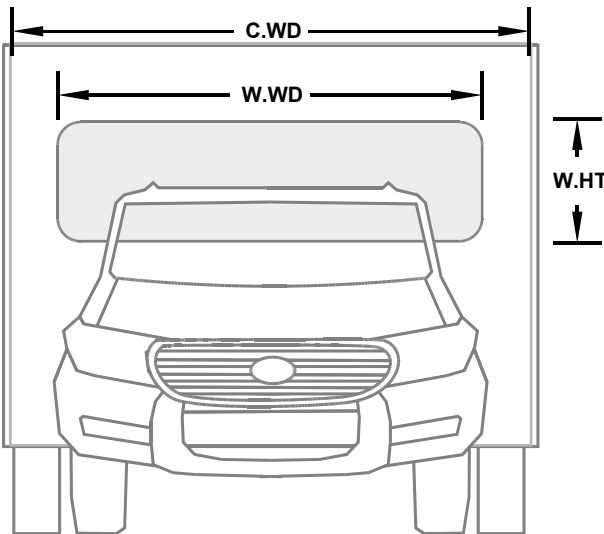

3. **C.WD** Caravan Width .....
Front Wall Width BETWEEN CORNER STRIPS

4. **W.HT** Window Height .....
Height of window or window cover

5. **W.WD** Window Width .....
Width of window or window cover

6. **SWS** Straight Wall Section .....
Caravan Front Wall FLAT SECTION only

7. **W.TD** Window Top Down .....
Flat section of wall above window (for hinge / fit clearance)

8. **C.OH** Caravan OA Ht .....
Caravan height from Ground to roof

9. **C.HT** Caravan Height .....
Body Height of Caravan

10. **V.HT** Vehicle Height .....
Ground to Roof of Towing Vehicle

11. **DIF** C.OH - V.HT .....
Difference in Trailer and Tow Vehicle Height

Tow Vehicle .....