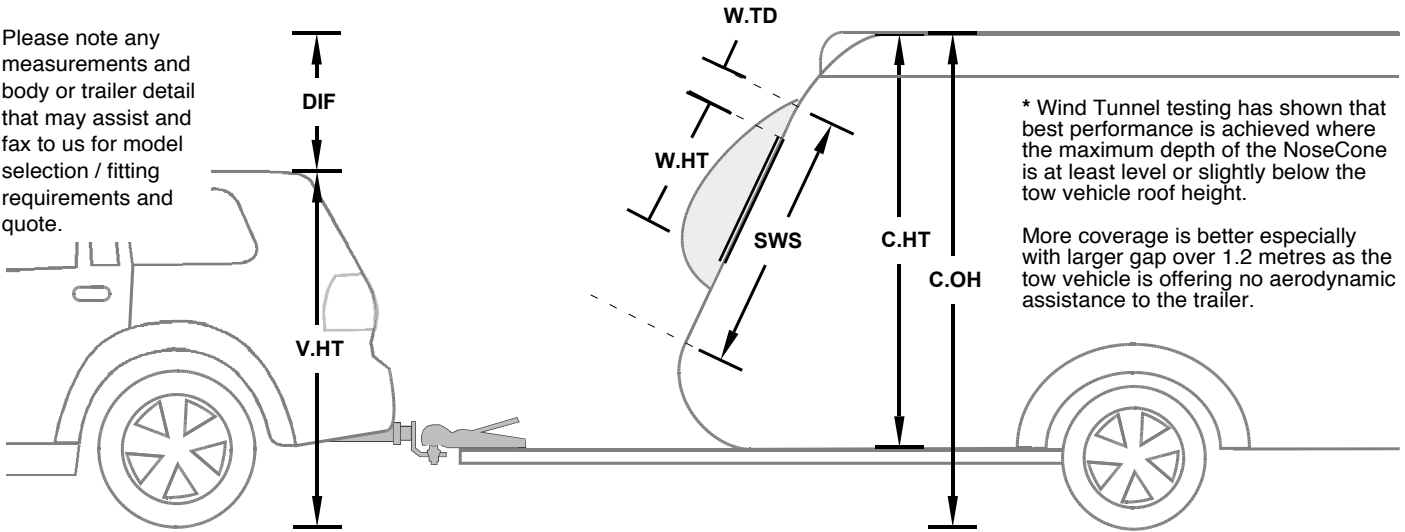

\* Wind Tunnel testing has shown that best performance is achieved where the maximum depth of the NoseCone is at least level or slightly below the tow vehicle roof height.

More coverage is better especially with larger gap over 1.2 metres as the tow vehicle is offering no aerodynamic assistance to the trailer.